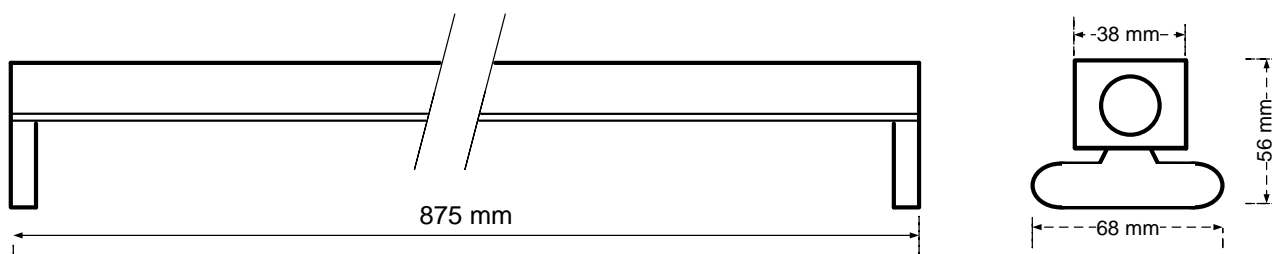

805-041

General Information

Order Code	805-041
Product Description	CYFELCO B T5 2X21
Application	Offices, shops, educational and public centres, etc.
Installation	Ceiling Surface Mounted Luminaire
Luminaire type	Slim Line Batten for T5 Lamps
Light Source	T5 Fluorescent Tube
Number of light sources	2 pcs (not included)
Gear	Vossloh-Schwabe Electronic Ballast (HF)
Dimming	Not Dimmable
Standards	2014/30/EU Electromagnetic Compatibility Directive 2014/35/EU Low Voltage Directive
CE mark	Yes
Warranty	X years

Electrical Data

Lamp Power	21 W
Input voltage	220-240 V
Input Frequency	50-60 Hz
Protection class	Class I

Mechanical Characteristics

Housing Material	Sheet steel 0,5mm
Surface Finish	White powder coating (RAL 9003)
Ingress protection code	IP 20 [Finger-protected]
Mechanical impact protection code	IK03
Dimensions LxWxH	875x38x56mm

Logistics

Packing	1 pc per resistant carton
Net weight	xx kg
Gross weight	xx kg
Volume	Xx m ³

Dimensional Drawing

ELMASCO INDUSTRIES S.A.

Head Office : 44 K. Palama, 14343 N. Chalkidona, Athens, Greece

Production Plant : Ag. Adrianos, 21100 Nafplio, Greece